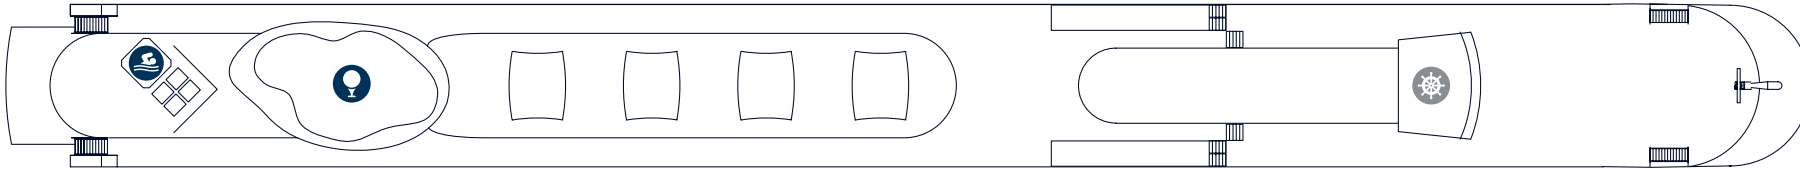

MS Treasures

Sonnendeck | Sun deck

Diamant Deck | Diamond Deck No. 300

Rubin Deck | Ruby Deck No. 200

Smaragd Deck | Emerald Deck No. 100

Legende

- | | | | |
|-------------|---------------|------------|------------------------------|
| Eingang | Bar | Golf | Zweitbettkabine ¹ |
| Aufzug | Bistro | WC | Zweitbettkabine ² |
| Rezeption | Panoramasalon | Küche | Suite ¹ |
| Bordshop | Pool | Steuerhaus | Junior Suite ¹ |
| Travel Desk | Wellness | Besatzung | Master Suite ¹ |
| Restaurant | Fitness | | |

Key

- | | | | |
|----------------|----------------|------------|---------------------------|
| Entrance | Bar | Golf | Double Cabin ¹ |
| Elevator | Bistro | Restrooms | Double Cabin ² |
| Reception Desk | Panorama Salon | Kitchen | Suite ¹ |
| Bordshop | Pool | Wheelhouse | Junior Suite ¹ |
| Travel Desk | Wellness | Crew | Master Suite ¹ |
| Restaurant | Fitness | | |