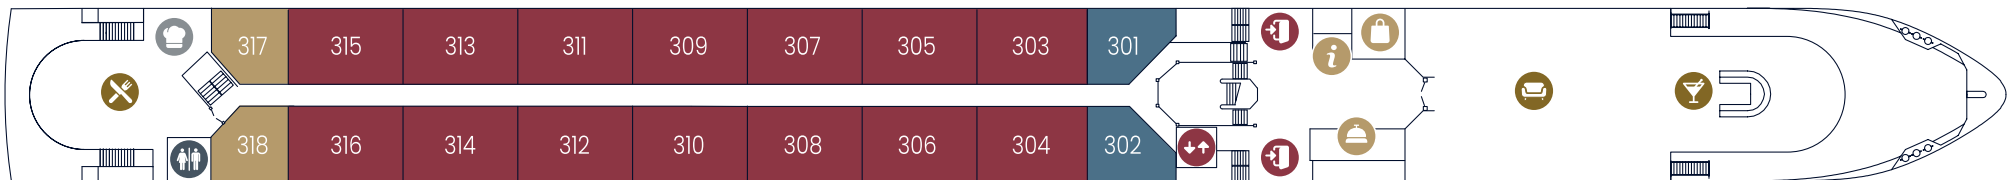

MS Treasures

Sonnendeck | Sun deck

Diamant Deck | Diamond Deck No. 300

Rubin Deck | Ruby Deck No. 200

Smaragd Deck | Emerald Deck No. 100

Legende

- | | | | |
|-------------|---------------|------------|------------------------------|
| Eingang | Bar | Golf | Zweitbettkabine ¹ |
| Aufzug | Bistro | WC | Zweitbettkabine ² |
| Rezeption | Panoramasalon | Küche | Suite ¹ |
| Bordshop | Pool | Steuerhaus | Junior Suite ¹ |
| Travel Desk | Wellness | Besatzung | Master Suite ¹ |
| Restaurant | Fitness | | |

Key

- | | | | |
|----------------|----------------|------------|---------------------------|
| Entrance | Bar | Golf | Double Cabin ¹ |
| Elevator | Bistro | Restrooms | Double Cabin ² |
| Reception Desk | Panorama Salon | Kitchen | Suite ¹ |
| Bordshop | Pool | Wheelhouse | Junior Suite ¹ |
| Travel Desk | Wellness | Crew | Master Suite ¹ |
| Restaurant | Fitness | | |

1) Französischer Balkon 2) Fenster (nicht zu öffnen)

1) French Balcony 2) Fixed Windows